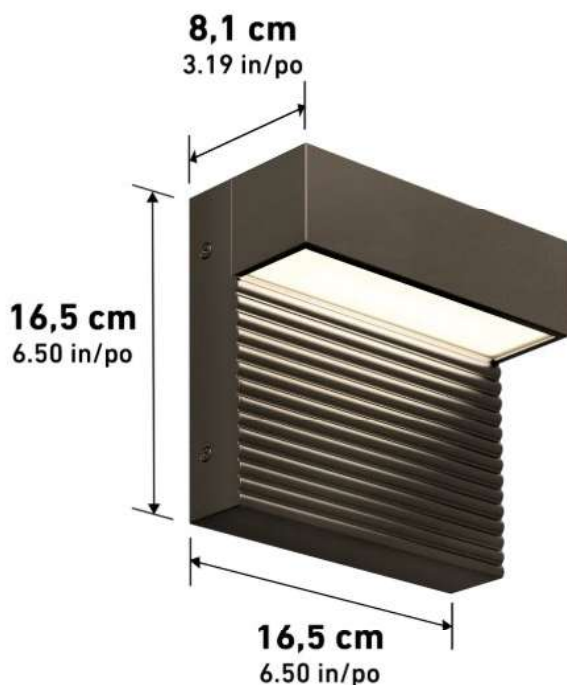

Technical Drawing

Certifications

Damp Rated	☐	ETL Certified	☒	JA8 Certified	☒	Dimmable	☐
Wet Rated	☒	Dark Sky	☒	Selectable CCT	☐	0-10v Dim	☒
Hardwire	☒	Plug-In	☐	Ceiling Mount	☐	Wall Mount	☒

Notes

Notes area for technical specifications and installation instructions.

STAMP

Artika reserves the right to modify its products from time to time as part of our continuous improvement program.

Service & products for professionals.
Service & produits pour professionnels.
Servicio & productos para profesionales.

+1-866-661-9606 opt. 2
pro@artika.com
www.artika.com/pro

1756 50th ave, Lachine, QC H8T 2V5, Canada