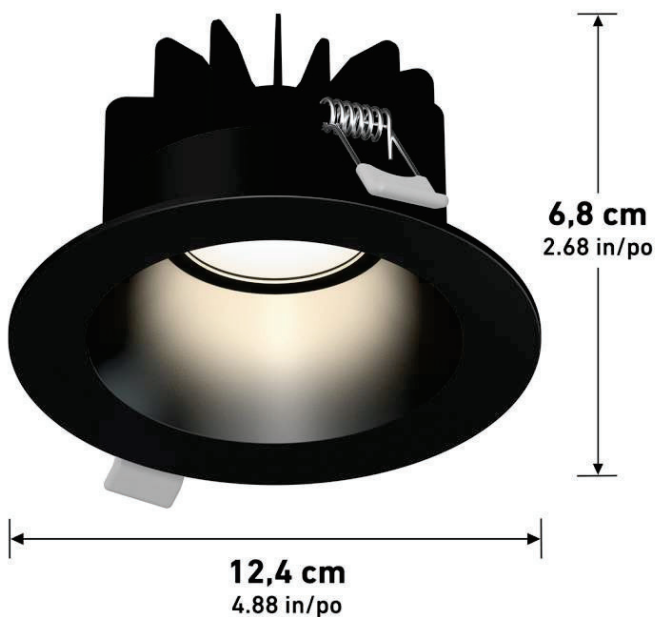

Certifications

Damp Rated	☐	ETL Certified	☒	JAS Certified	☒	Dimmable	☒
Wet Rated	☒	Dark Sky	☐	Selectable CCT	☒	0-10v Dim	☒
Hardwire	☒	Plug-In	☐	Ceiling Mount	☒	Wall Mount	☐

Notes

STAMP

Artika reserves the right to modify its products from time to time as part of our continuous improvement program.

Service & products for professionals.
Service & produits pour professionnels.
Servicio & productos para profesionales.

+1-866-661-9606 opt. 2
pro@artika.com
www.artika.com/pro

1756 50th ave, Lachine, QC H8T 2V5, Canada