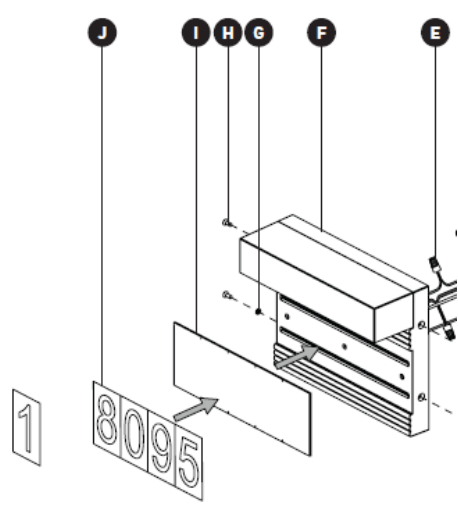

PRODUCT:	PART#	DATE:
DESCRIPTION	FEATURES	
	LOCATION: WEATHER RESISTANT POWDER COATING: DAYLIGHT SENSOR: FINISHES: DIMMABLE: 5-YEAR WARRANTY: LIGHT SOURCE:	
	SPECIFICATIONS	
	COLOR TEMPERATURE (K): WATTAGE (W): VOLTAGE (V): CRI: DIMMING: FINISHES: PRODUCT DIMENSION: <b>D:</b> <b>L:</b> <b>W:</b> <b>H:</b> RATED LIFE (Y): CONSTRUCTION: MOUNTING:	
CERTIFICATIONS		

TECHNICAL DRAWING	Model & Size	CRI	Kelvins	Watts	LED Lumens	Delivered

**NOTES:**

ST/

*Artika reserves the right to modify its products from time to time as part of our continuous improvement program.*