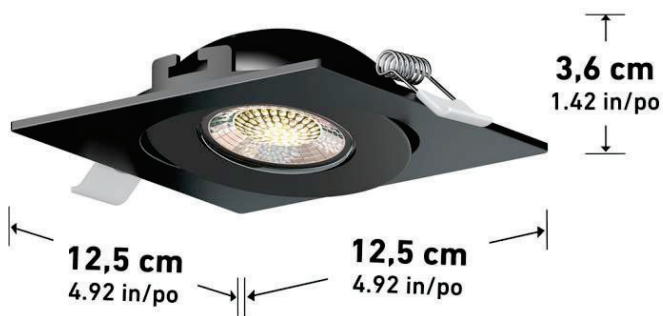

Notes

STAMP

Artika reserves the right to modify its products from time to time as part of our continuous improvement program.

Service & products for professionals.
Service & produits pour professionnels.
Servicio & productos para profesionales.

+1-866-661-9606 opt. 2
pro@artika.com
www.artika.com/pro

1756 50th ave, Lachine, QC H8T 2V5, Canada