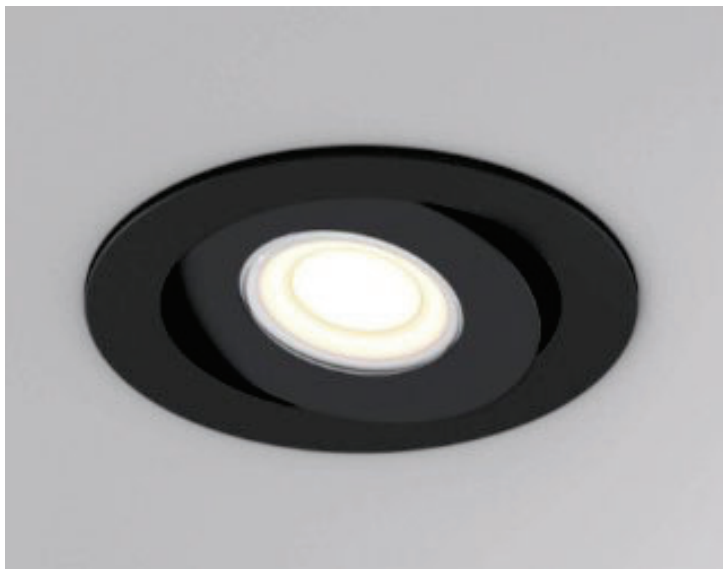

Product Code **REGR-SV5C-B13DD10J**

Project

Type

Description **Skyview 4" Gimbal Round - 5CCT**

Product Features

Modern, versatile 4-inch round gimbal downlight suitable for residential and hospitality applications.

Adjustable LED gimbal design allows directional lighting. Offers selectable color temperature (CCT) and robust performance in indoor or outdoor/wet location settings.

Product Image

120-347V
0-10V Dimming

Product Specifications

Lumen Output	850	Integrated LED	<input checked="" type="checkbox"/>
Lifetime (hours)	50,000		
CCT	2700K / 3000K / 3500K / 4000K / 5000K		
Wattage	11	Voltage	120-347
CRI	90		
Dimensions (inches)	L 4.9	W 1.4	H 4.9 D
Weight (lbs)	1.0		
Indoor/Outdoor	Both		
Frame Material	Metal		
Lens Material	Plastic		
Dimming Type	0-10V	Dim %	100-10%
Product Type	Recessed / Downlight		
Product Finish	Black		
Additional Features			